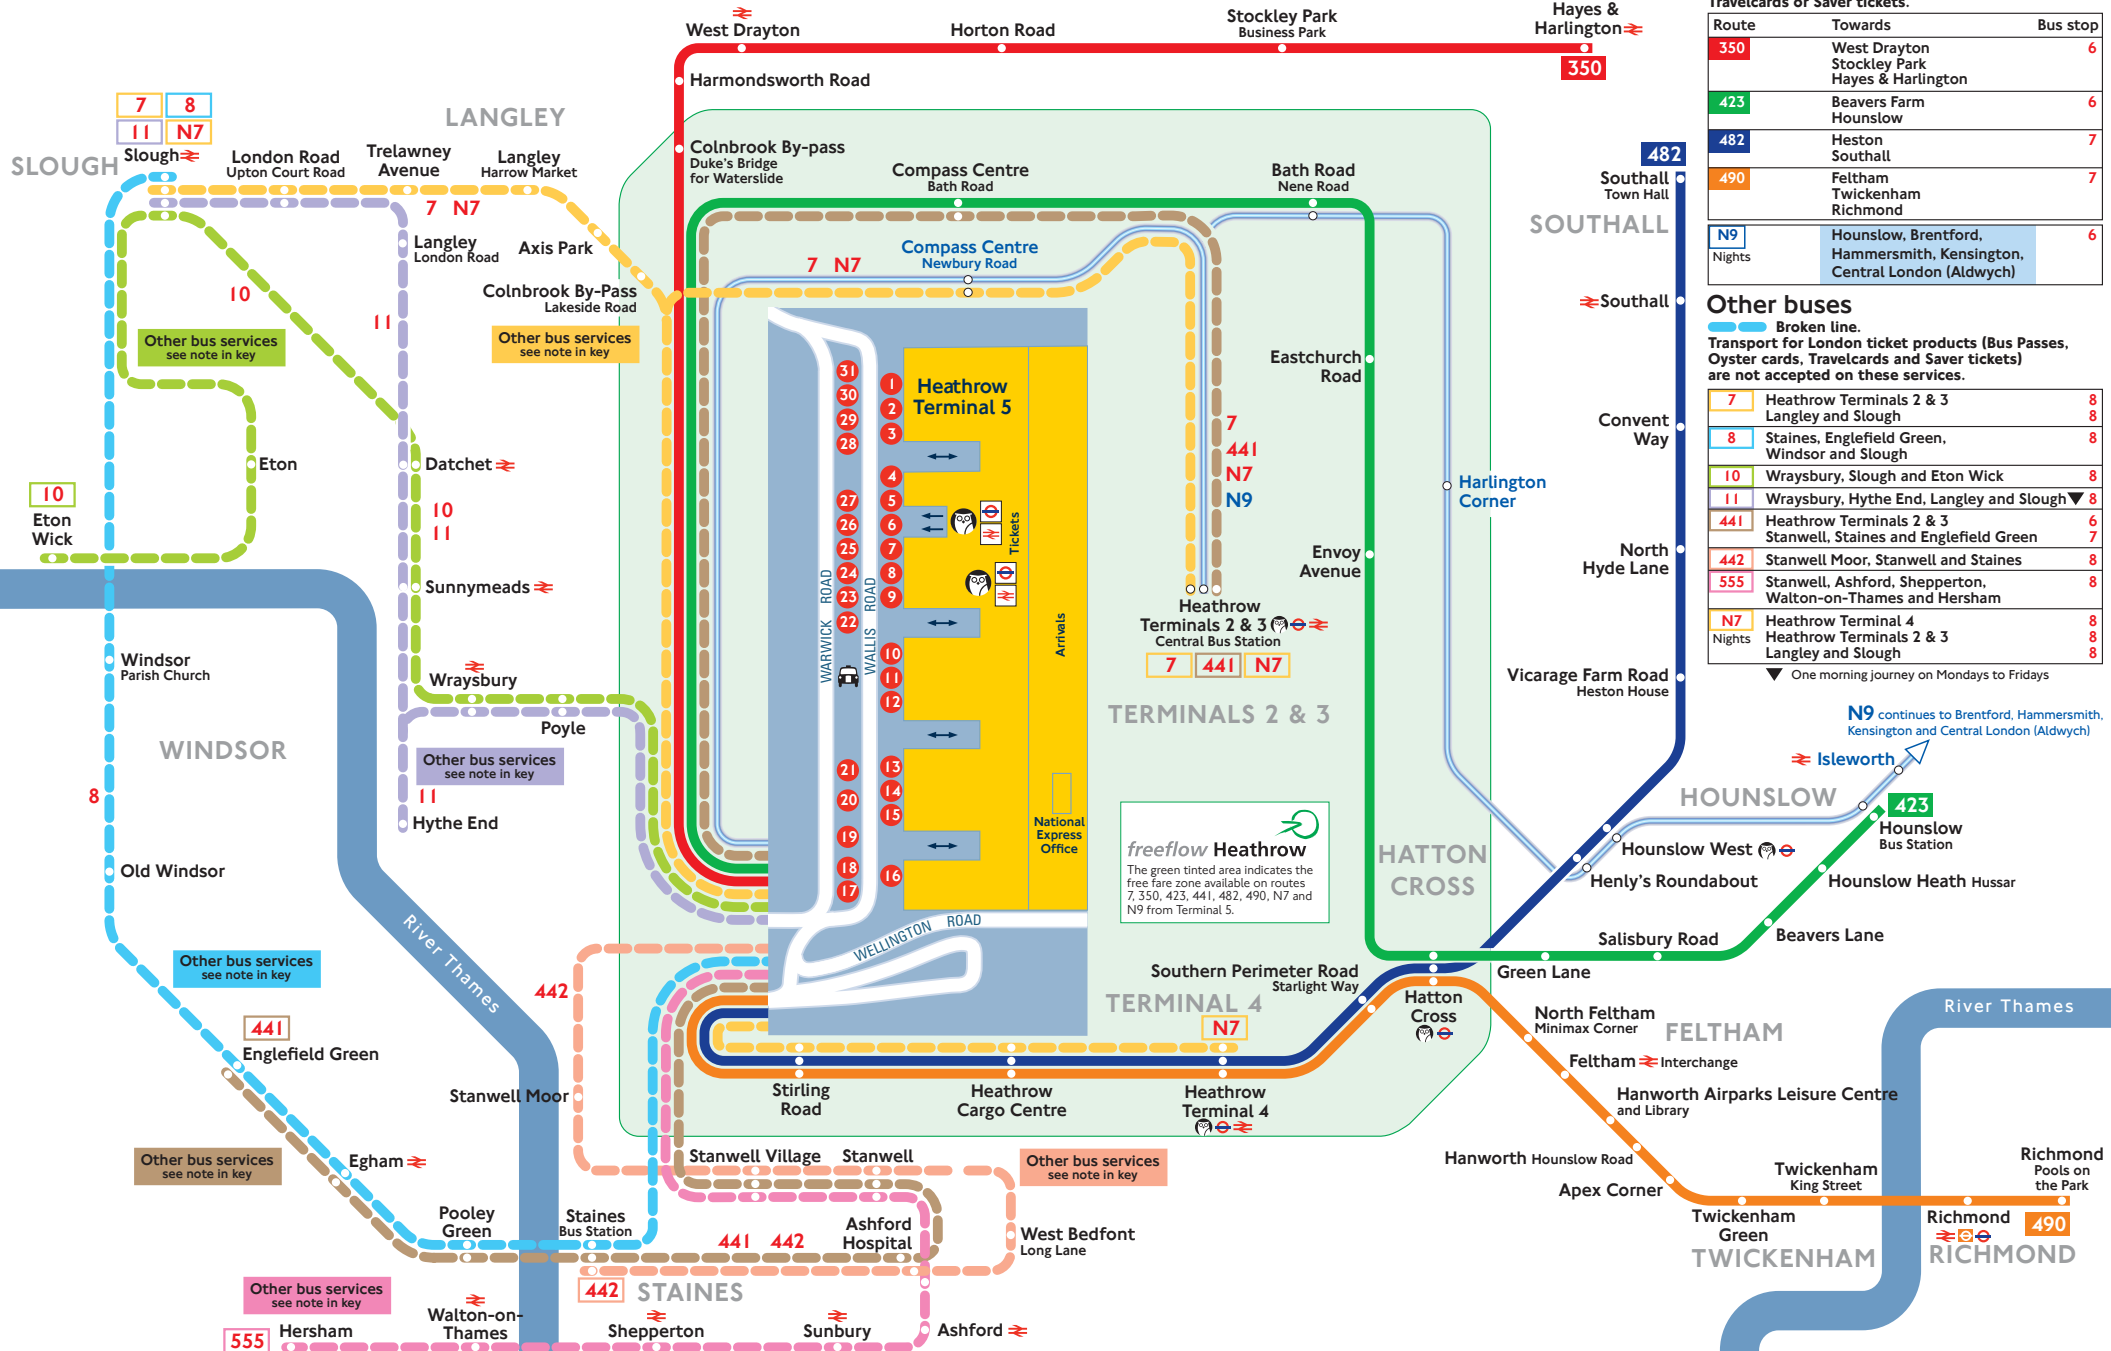

# Buses from Heathrow Terminal 5

### Route finder

Solid line.  
Pay for your journey using Oyster to pay as you go, One Day, Weekly or longer period Bus Passes, Travelcards or Saver tickets.

Route	Towards	Bus stop
350	West Drayton Stockley Park Hayes & Harlington	6
423	Beavers Farm Hounslow	6
482	Heston Southall	7
490	Feltham Twickenham Richmond	7
N9 Nights	Hounslow, Brentford, Hammersmith, Kensington, Central London (Aldwych)	6

### Other buses

Broken line.  
Transport for London ticket products (Bus Passes, Oyster cards, Travelcards and Saver tickets) are not accepted on these services.

7	Heathrow Terminals 2 & 3 Langley and Slough	8
8	Staines, Englefield Green, Windsor and Slough	8
10	Wraysbury, Slough and Eton Wick	8
11	Wraysbury, Hythe End, Langley and Slough	8
441	Heathrow Terminals 2 & 3 Stanwell, Staines and Englefield Green	6
442	Stanwell Moor, Stanwell and Staines	8
555	Stanwell, Ashford, Shepperton, Walton-on-Thames and Hershams	8
N7	Heathrow Terminal 4 Heathrow Terminals 2 & 3 Langley and Slough	8

▼ One morning journey on Mondays to Fridays

**freeflow Heathrow**  
The green tinted area indicates the free fare zone available on routes 7, 350, 423, 441, 482, 490, N7 and N9 from Terminal 5.