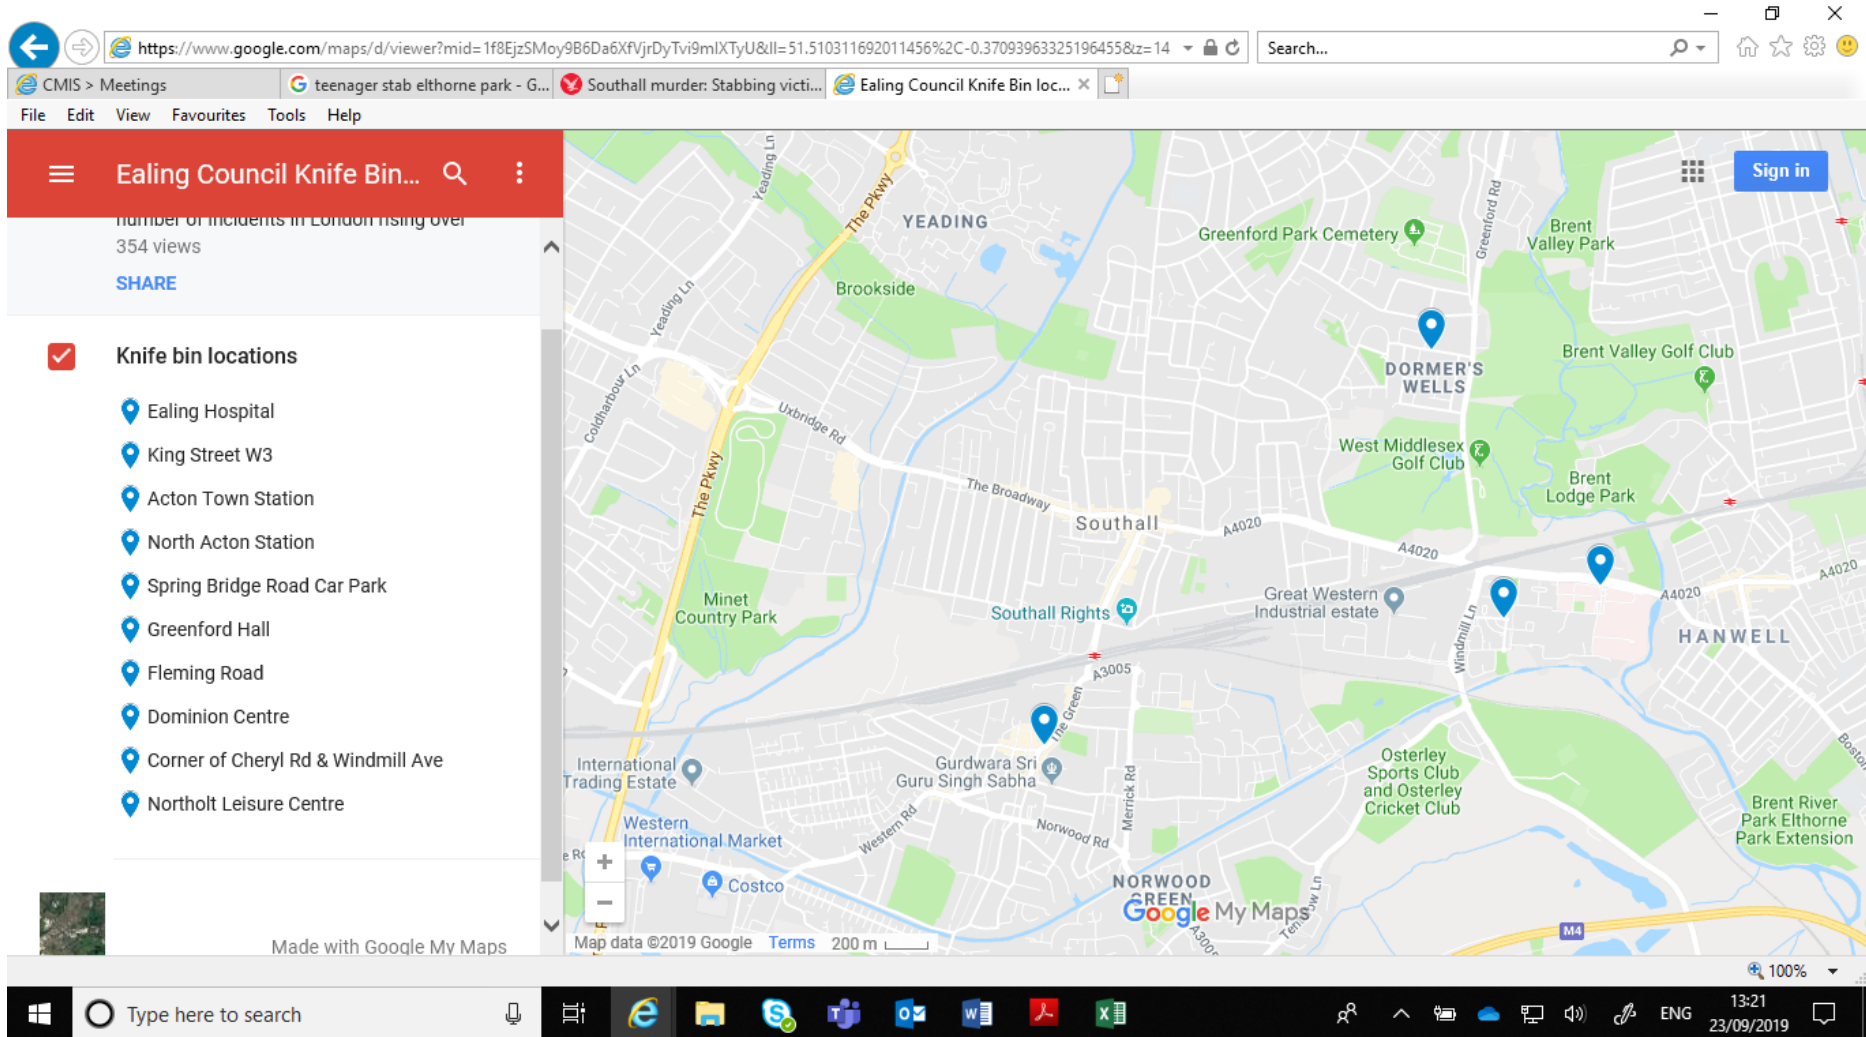

Knife Bin locations across Southall as of 23 September 2019

There are 4 locations around Southall: By the Dominion Centre, on The Green, next to litterbin; Corner of Cheryl Road & Windmill Avenue (Windmill Park) Ealing Hospital – on the traffic refuge; Fleming Road - across the road from Emmanuel Church beside pedestrian safety railings.