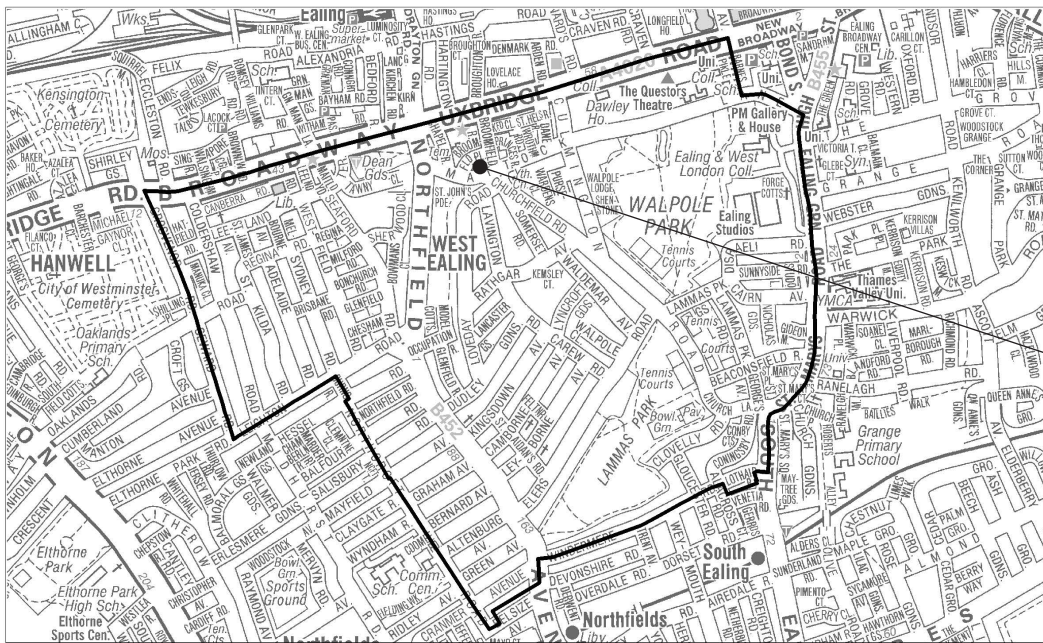

St John's Church Hall
Mattock Lane
West Ealing
W13 9LA

**Your Community
Management Co-ordinator**

Kofi Nyamah
Tel: 020 8825 5818
Email: mywardmatters@ealing.gov.uk
www.ealing.gov.uk/wardforum

WALPOLE WARD

By: eGIS Team
Plot date: 2010
Scale: do not scale
w13_Ward_ForumA5_L

Paul Conlan (Labour)
0780 893 0917
Paul.Conlan@ealing.gov.uk

Binda Rai (Labour)
0752 238 8741
Binda.Rai@ealing.gov.uk

Gareth Shaw (Labour)
0778 991 4379
Gareth.Shaw@ealing.gov.uk